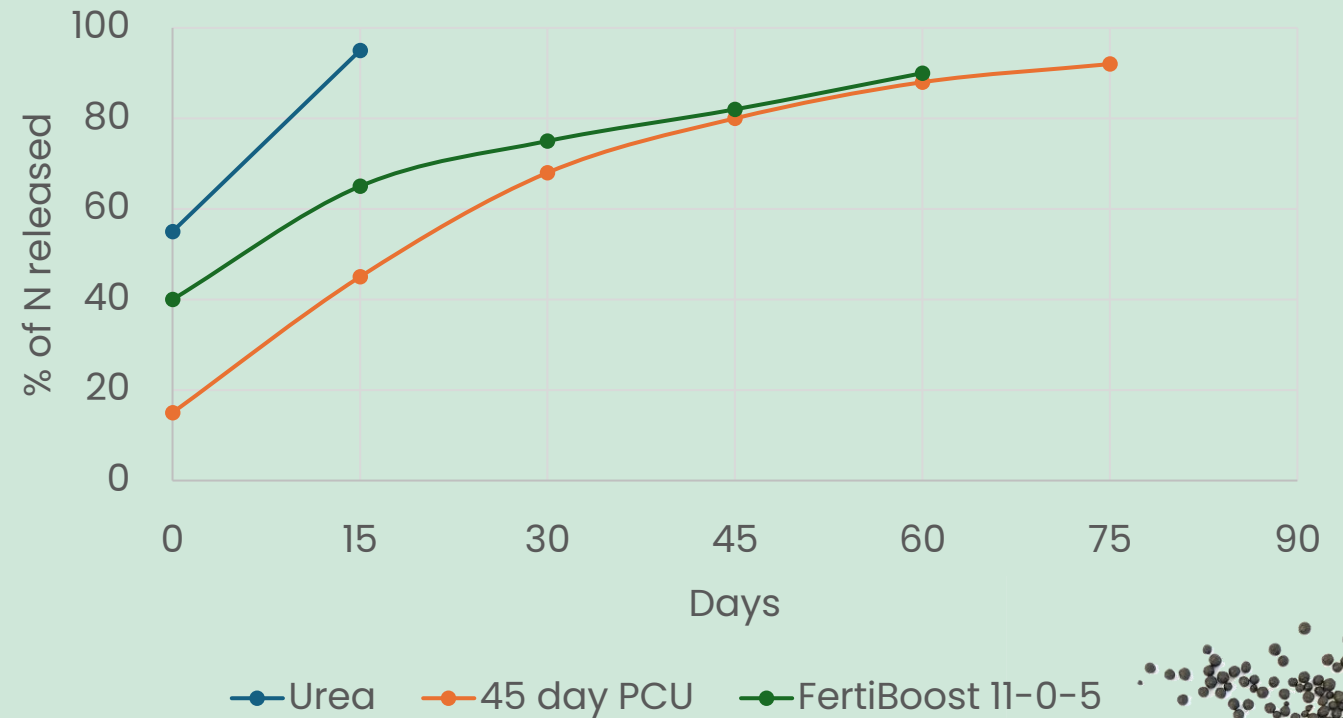

# FertiBoost 11-0-5 mini

Organo-mineral reference

Average number of granules:

>> 230 granules/gram

>> 4600 granules/m<sup>2</sup> @ 200 kg/ha

**FertiBoost**  
11-0-5 mini

# How does it work?

FertiBoost provides a combination of fast release nitrogen to boost growth and gradual release for steady growth and less N losses

N release of various fertilizers

Adapted from: << link >>